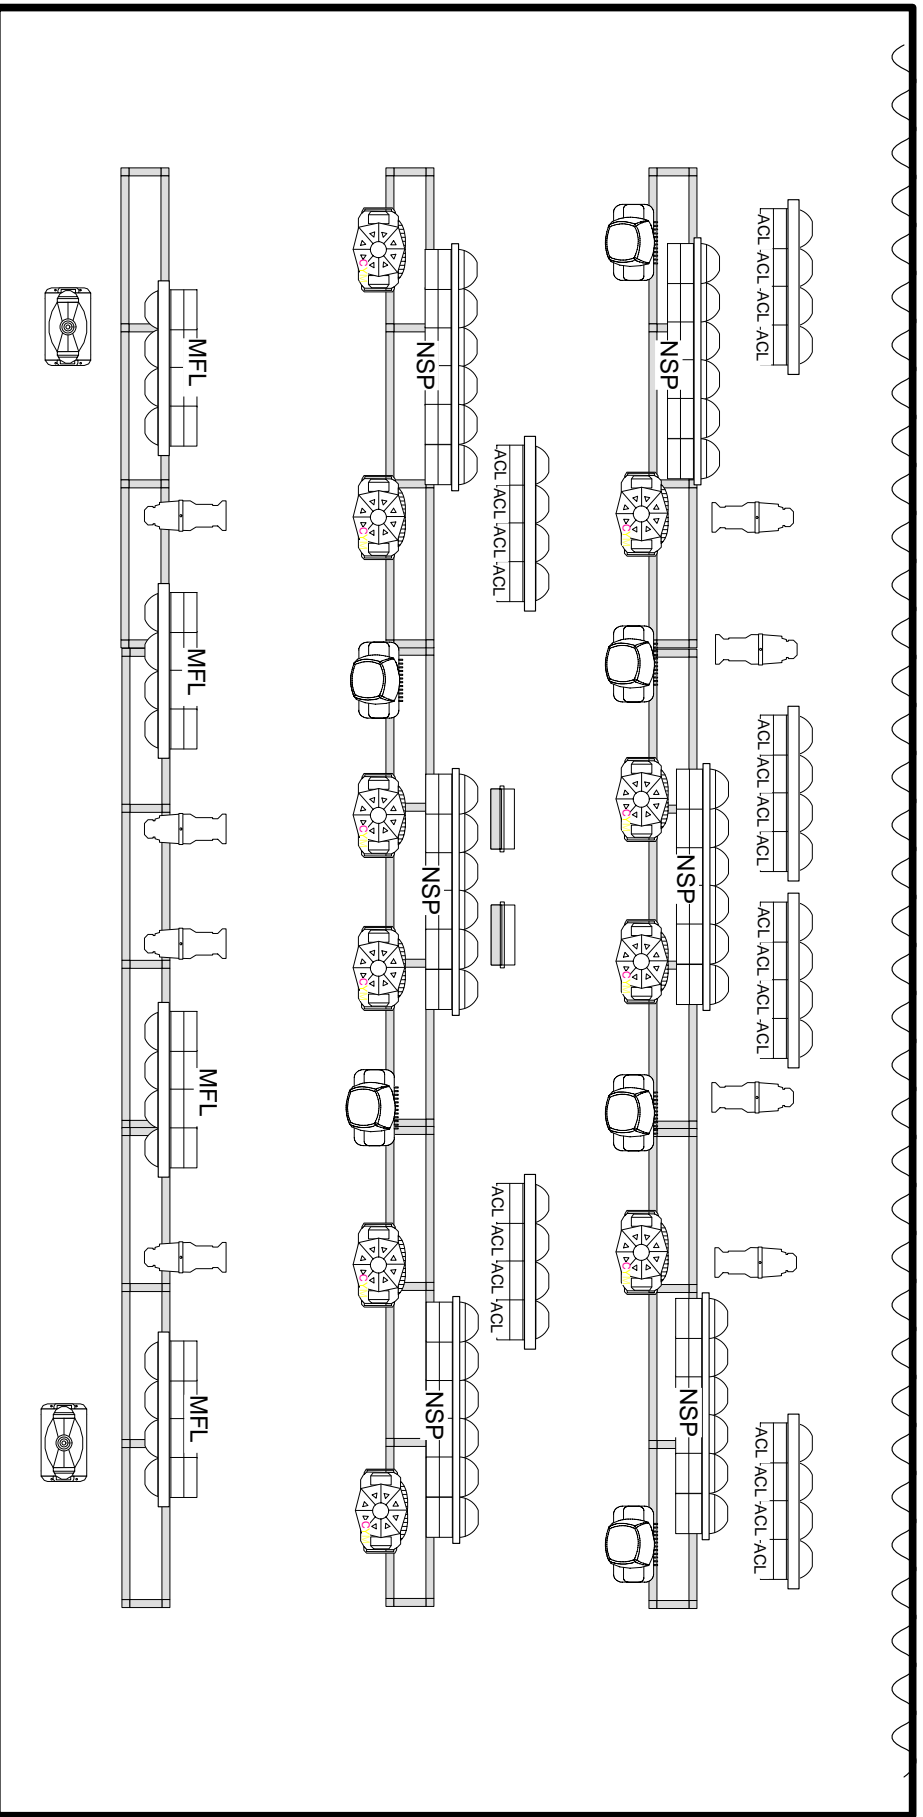

House of Blues Cleveland

Lighting Rig

Date: December 1, 2006

House LD: Phil Manzo

Production Manager: Chris Bourne

Studio Color 250w

Studio Spot 250w

19d ETC Source 4

Studio Color 575w

Studio Spot CMY 575w

dwe mole