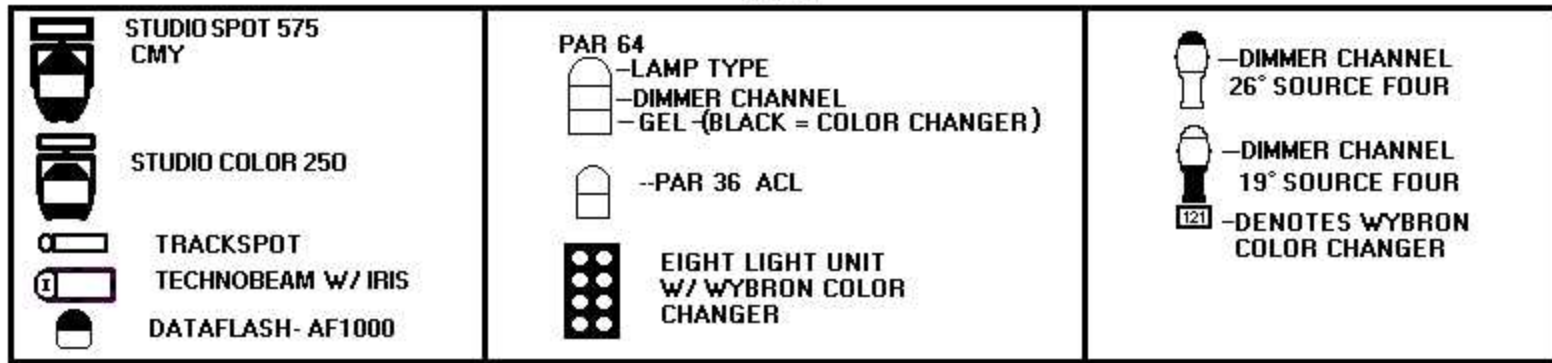

### KEY

### THE HOUSE OF BLUES North Myrtle Beach STAGE LIGHTING SYSTEM (NOT TO SCALE)